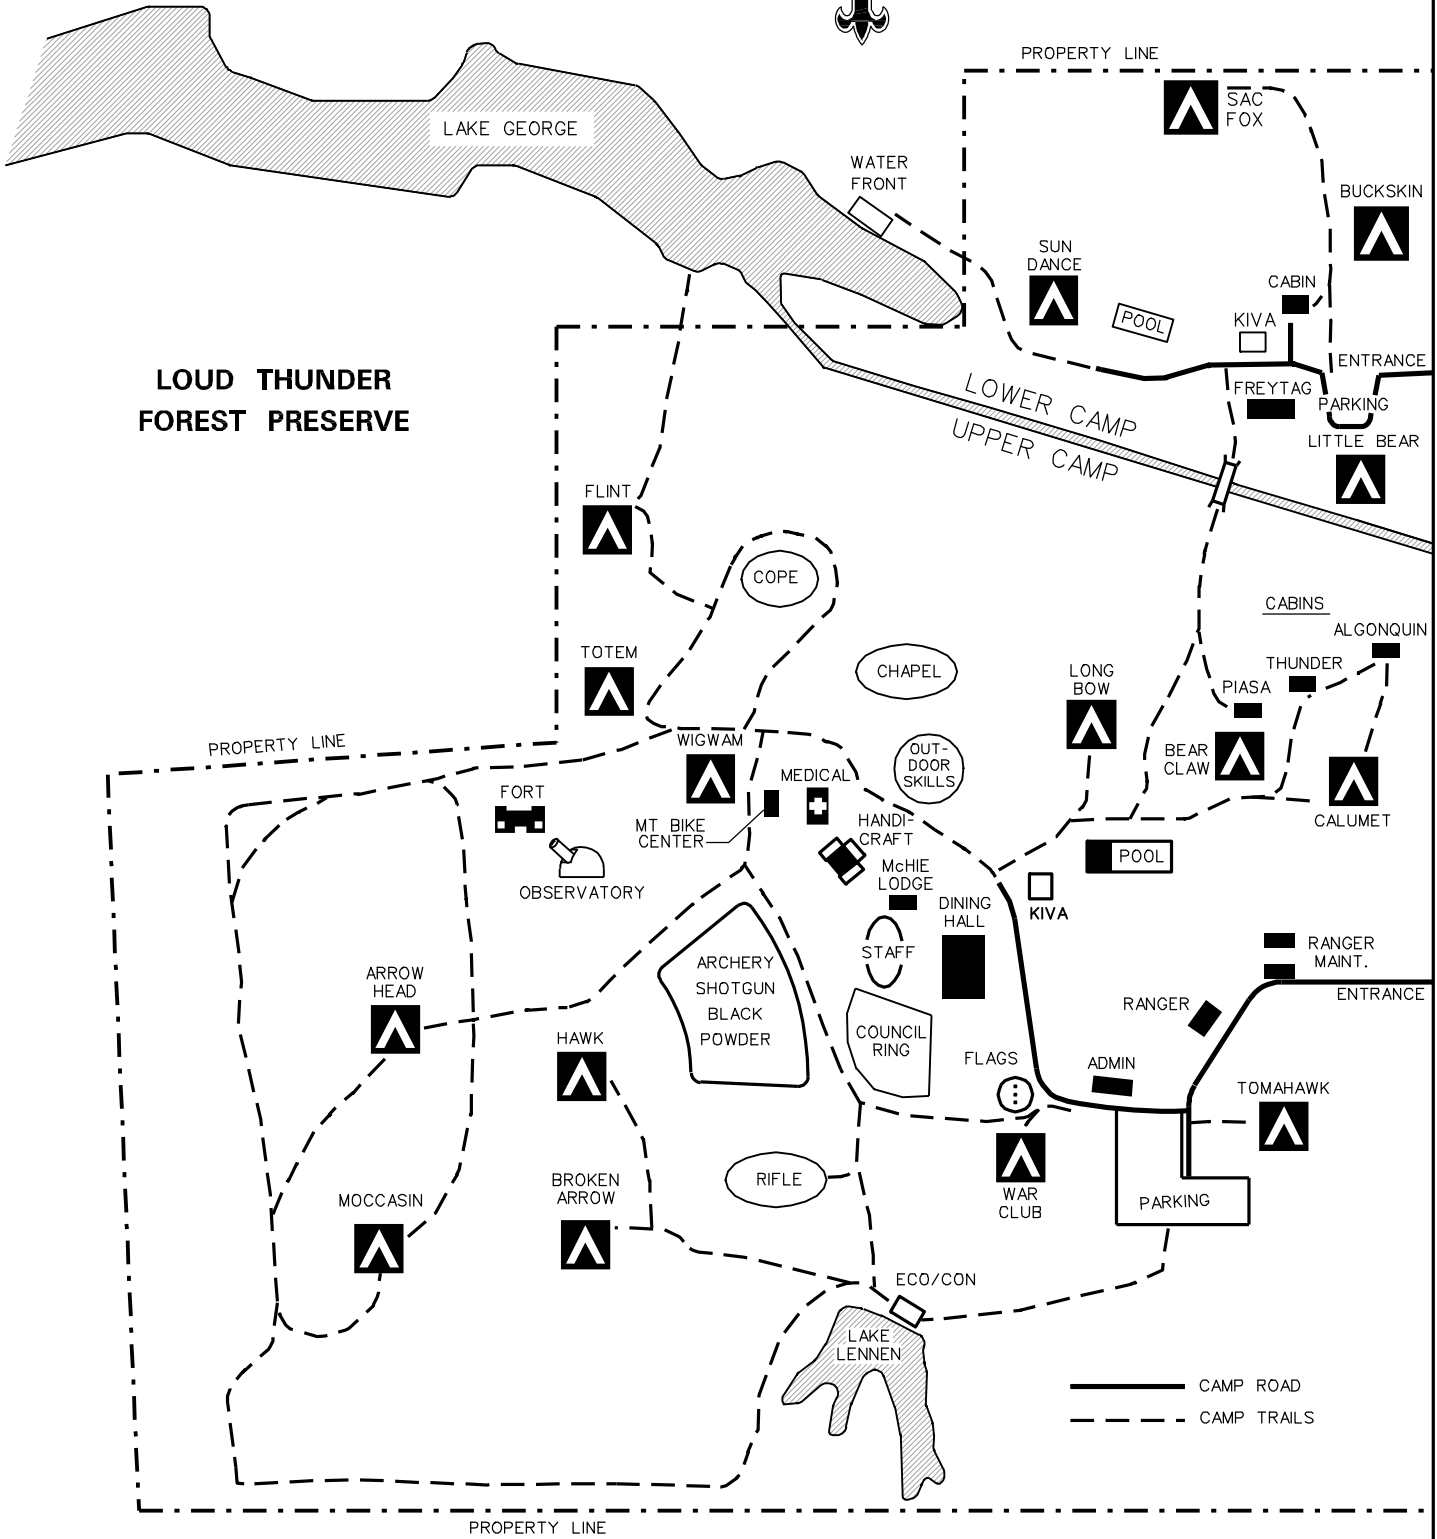

**LOUD THUNDER  
FOREST PRESERVE**

NORTH

**LOUD THUNDER  
FOREST PRESERVE**

**LOUD THUNDER SCOUT RESERVATION**

**ILLOWA COUNCIL**

ILLINOIS 92  
ANDALUSIA - 7 MILES  
ILLINOIS CITY - 6 MILES